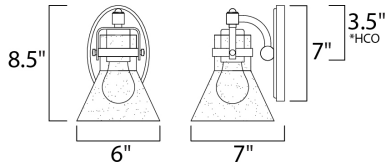

*height from center of outlet to the top of the fixture

MEASUREMENTS

DIMENSION : 6" W x 8.5" H x 7" Ext
 MAX OAH : 4.5" W x 7" H
 HANGING WEIGHT : 2.2 lb

LAMPING

INPUT VOLTAGE : 120V
 BULB : 1 x 6W LED E26 Medium , 6W Total
 BULB INCLUDED : (Included)
 DIMMABLE : Yes
 COLOR_TEMP : 2200K