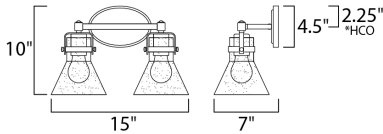

\*height from center of outlet to the top of the fixture

**MEASUREMENTS**

DIMENSION : 15" W x 10" H x 7" Ext  
 BACK PLATE : 7" W x 4.5" H x 2.25" HCO  
 HANGING WEIGHT : 4.18 lb

**LAMPING**

INPUT VOLTAGE : 120V  
 BULB : 2 x 60W Incandescent E26 Medium , 120W Total  
 BULB INCLUDED : (Not Included)  
 DIMMABLE : Yes  
 LIGHTING\_DIRECTION : Down