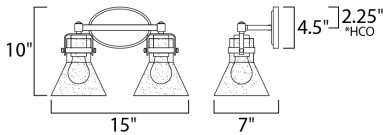

PRODUCT DESCRIPTION

This nautical-inspired collection features Clear Seedy glass cones suspended by a yoke frame. The clear glass offers abundant lighting and compliments the styling of the fixture. Make it a more industrial look by adding filament E26 light bulbs.