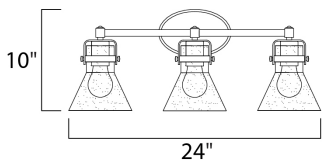

*height from center of outlet to the top of the fixture

MEASUREMENTS

DIMENSION : 24.25" W x 10" H x 7" Ext
 BACK PLATE : 7" W x 4.5" H x 2.25" HCO
 HANGING WEIGHT : 5.5 lb

LAMPING

INPUT VOLTAGE : 120V
 BULB : 3 x 60W Incandescent E26 Medium , 180W Total
 BULB INCLUDED : (Not Included)
 DIMMABLE : Yes
 LIGHTING_DIRECTION : Down