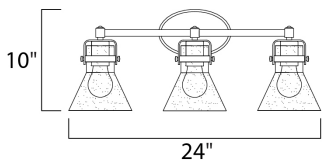

PRODUCT DESCRIPTION

This nautical-inspired collection features Clear Seedy glass cones suspended by a yoke frame. The clear glass offers abundant lighting and compliments the styling of the fixture. Make it a more industrial look by adding filament E26 light bulbs.