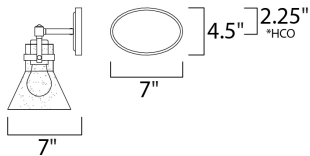

LAMPING

INPUT VOLTAGE : 120V
BULB : 3 x 60W Incandescent E26 Medium , 180W Total
BULB INCLUDED : (Not Included)
DIMMABLE : Yes
LIGHTING_DIRECTION : Down

FINISHES OPTION

- Oil Rubbed Bronze (OI)
- Polished Chrome (PC)

GLASS

Seedy CD

MATERIAL

Steel, Glass

RATINGS

cETLus
Damp Location

ADDITIONAL

INSTALL UP/DOWN: Down
OPERATING TEMPERATURE:
-20°C (-4°F), 40°C (104°F)

Always consult a qualified electrician before installing any lighting product.