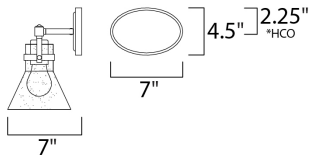

PRODUCT DESCRIPTION

This nautical-inspired collection features Clear Seedy glass cones suspended by a yoke frame. The clear glass offers abundant lighting and compliments the styling of the fixture. Make it a more industrial look by adding filament E26 light bulbs.

MEASUREMENTS

DIMENSION : 24.25" W x 10" H x 7" Ext
BACK PLATE : 7" W x 4.5" H x 2.25" HCO
HANGING WEIGHT : 5.5 lb

LAMPING

INPUT VOLTAGE : 120V
BULB : 3 x 60W Incandescent E26 Medium , 180W Total
BULB INCLUDED : (Not Included)
DIMMABLE : Yes
LIGHTING_DIRECTION : Down

FINISHES OPTION

- Oil Rubbed Bronze (OI)
- Polished Chrome (PC)

GLASS

Seedy CD

MATERIAL

Steel, Glass

RATINGS

cETLus
Damp Location

ADDITIONAL

INSTALL UP/DOWN: Down
OPERATING TEMPERATURE:
-20°C (-4°F), 40°C (104°F)

Always consult a qualified electrician before installing any lighting product.

WESTERN DISTRIBUTION CENTER (HEADQUARTER)
253 NORTH VINELAND AVE | CITY OF INDUSTRY, CA 91746

EASTERN DISTRIBUTION CENTER
101 GARDNER PARK | PEACHTREE CITY, GA 30269

P. 626.956.4200 | F. 626.956.4225 | maximlighting.com