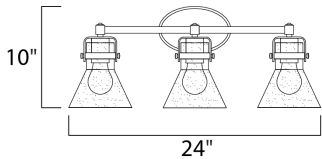

PRODUCT DESCRIPTION

This nautical-inspired collection features Clear Seedy glass cones suspended by a yoke frame. The clear glass offers abundant lighting and compliments the styling of the fixture. Make it a more industrial look by adding filament E26 light bulbs.

MEASUREMENTS

DIMENSION : 24.25" W x 10" H x 7" Ext
BACK PLATE : 7" W x 4.5" H x 2.25" HCO
HANGING WEIGHT : 5.5 lb

LAMPING

INPUT VOLTAGE : 120V
BULB : 3 x 60W Incandescent E26 Medium , 180W Total
BULB INCLUDED : (Not Included)
DIMMABLE : Yes
LIGHTING_DIRECTION : Down