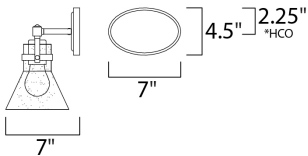

PRODUCT DESCRIPTION

This nautical-inspired collection features Clear Seedy glass cones suspended by a yoke frame. The clear glass offers abundant lighting and compliments the styling of the fixture. Make it a more industrial look by adding filament E26 light bulbs.

MEASUREMENTS

DIMENSION : 24.25" W x 10" H x 7" Ext
BACK PLATE : 7" W x 4.5" H x 2.25" HCO
HANGING WEIGHT : 5.5 lb

LAMPING

INPUT VOLTAGE : 120V
BULB : 3 x 6W LED E26 Medium , 18W Total
BULB INCLUDED : (Included)
DIMMABLE : Yes
COLOR_TEMP : 2200K
LIGHTING_DIRECTION : Down

FINISHES OPTION

- Oil Rubbed Bronze (OI)
- Polished Chrome (PC)

GLASS

Seedy CD

MATERIAL

Steel, Glass

RATINGS

cETLus
Damp Location

ADDITIONAL

INSTALL UP/DOWN: Down
OPERATING TEMPERATURE:
-20°C (-4°F), 40°C (104°F)

Always consult a qualified electrician before installing any lighting product.

WESTERN DISTRIBUTION CENTER (HEADQUARTER)
253 NORTH VINELAND AVE | CITY OF INDUSTRY, CA 91746

EASTERN DISTRIBUTION CENTER
101 GARDNER PARK | PEACHTREE CITY, GA 30269

P. 626.956.4200 | F. 626.956.4225 | maximlighting.com