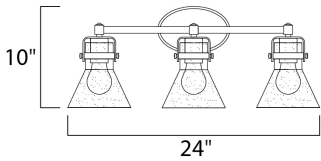

PRODUCT DESCRIPTION

This nautical-inspired collection features Clear Seedy glass cones suspended by a yoke frame. The clear glass offers abundant lighting and compliments the styling of the fixture. Make it a more industrial look by adding filament E26 light bulbs.

MEASUREMENTS

DIMENSION : 24.25" W x 10" H x 7" Ext
BACK PLATE : 7" W x 4.5" H x 2.25" HCO
HANGING WEIGHT : 5.5 lb

LAMPING

INPUT VOLTAGE : 120V
BULB : 3 x 6W LED E26 Medium , 18W Total
BULB INCLUDED : (Included)
DIMMABLE : Yes
COLOR_TEMP : 2200K
LIGHTING_DIRECTION : Down