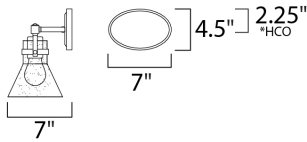

\*height from center of outlet to the top of the fixture

**MEASUREMENTS**

DIMENSION : 33" W x 10" H x 7" Ext  
 BACK PLATE : 7" W x 4.5" H x 2.25" HCO  
 HANGING WEIGHT : 7.26 lb

**LAMPING**

INPUT VOLTAGE : 120V  
 BULB : 4 x 60W Incandescent E26 Medium , 240W Total  
 BULB INCLUDED : (Not Included)  
 DIMMABLE : Yes  
 LIGHTING\_DIRECTION : Down