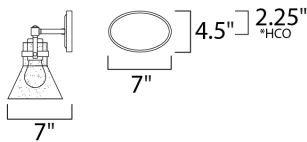

\*height from center of outlet to the top of the fixture

**MEASUREMENTS**

DIMENSION : 33" W x 10" H x 7" Ext  
 BACK PLATE : 7" W x 4.5" H x 2.25" HCO  
 HANGING WEIGHT : 7.26 lb

**LAMPING**

INPUT VOLTAGE : 120V  
 BULB : 4 x 60W Incandescent E26 Medium , 240W Total  
 BULB INCLUDED : (Not Included)  
 DIMMABLE : Yes  
 LIGHTING\_DIRECTION : Down