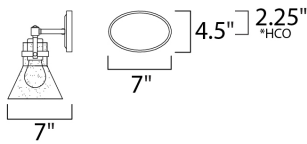

\*height from center of outlet to the top of the fixture

**MEASUREMENTS**

DIMENSION : 33.25" W x 10" H x 7" Ext  
 BACK PLATE : 7" W x 4.5" H x 2.25" HCO  
 HANGING WEIGHT : 6.6 lb

**LAMPING**

INPUT VOLTAGE : 120V  
 BULB : 4 x 6W LED E26 Medium , 24W Total  
 BULB INCLUDED : (Included)  
 DIMMABLE : Yes  
 COLOR\_TEMP : 2200K  
 LIGHTING\_DIRECTION : Down