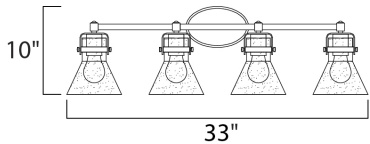

*height from center of outlet to the top of the fixture

MEASUREMENTS

DIMENSION : 33.25" W x 10" H x 7" Ext
 BACK PLATE : 7" W x 4.5" H x 2.25" HCO
 HANGING WEIGHT : 6.6 lb

LAMPING

INPUT VOLTAGE : 120V
 BULB : 4 x 6W LED E26 Medium , 24W Total
 BULB INCLUDED : (Included)
 DIMMABLE : Yes
 COLOR_TEMP : 2200K
 LIGHTING_DIRECTION : Down