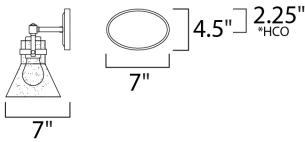

*height from center of outlet to the top of the fixture

MEASUREMENTS

DIMENSION : 33.25" W x 10" H x 7" Ext
 BACK PLATE : 7" W x 4.5" H x 2.25" HCO
 HANGING WEIGHT : 6.6 lb

LAMPING

INPUT VOLTAGE : 120V
 BULB : 4 x 6W LED E26 Medium , 24W Total
 BULB INCLUDED : (Included)
 DIMMABLE : Yes
 COLOR_TEMP : 2200K
 LIGHTING_DIRECTION : Down