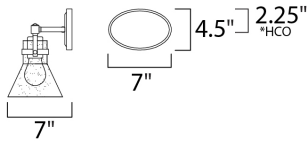

*height from center of outlet to the top of the fixture

MEASUREMENTS

DIMENSION : 33" W x 10" H x 7" Ext
 BACK PLATE : 7" W x 4.5" H x 2.25" HCO
 HANGING WEIGHT : 7.26 lb

LAMPING

INPUT VOLTAGE : 120V
 BULB : 4 x 60W Incandescent E26 Medium , 240W Total
 BULB INCLUDED : (Not Included)
 DIMMABLE : Yes
 LIGHTING_DIRECTION : Down