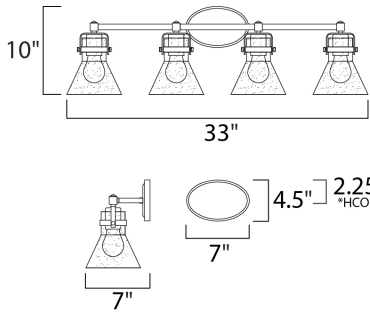

**MEASUREMENTS**

DIMENSION : 33" W x 10" H x 7" Ext  
 BACK PLATE : 7" W x 4.5" H x 2.25" HCO  
 HANGING WEIGHT : 7.26 lb

**LAMPING**

INPUT VOLTAGE : 120V  
 BULB : 4 x 60W Incandescent E26 Medium , 240W Total  
 BULB INCLUDED : (Not Included)  
 DIMMABLE : Yes  
 LIGHTING\_DIRECTION : Down