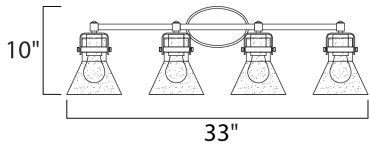

*height from center of outlet to the top of the fixture

MEASUREMENTS

DIMENSION : 33" W x 10" H x 7" Ext
 BACK PLATE : 7" W x 4.5" H x 2.25" HCO
 HANGING WEIGHT : 7.26 lb

LAMPING

INPUT VOLTAGE : 120V
 BULB : 4 x 60W Incandescent E26 Medium , 240W Total
 BULB INCLUDED : (Not Included)
 DIMMABLE : Yes
 LIGHTING_DIRECTION : Down