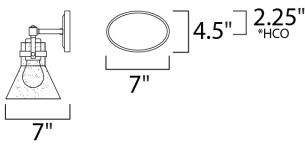

\*height from center of outlet to the top of the fixture

**MEASUREMENTS**

DIMENSION : 33.25" W x 10" H x 7" Ext  
 BACK PLATE : 7" W x 4.5" H x 2.25" HCO  
 HANGING WEIGHT : 6.6 lb

**LAMPING**

INPUT VOLTAGE : 120V  
 BULB : 4 x 6W LED E26 Medium , 24W Total  
 BULB INCLUDED : (Included)  
 DIMMABLE : Yes  
 COLOR\_TEMP : 2200K  
 LIGHTING\_DIRECTION : Down