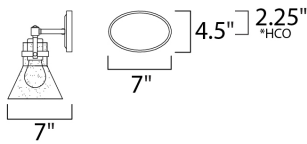

*height from center of outlet to the top of the fixture

MEASUREMENTS

DIMENSION : 33.25" W x 10" H x 7" Ext
 BACK PLATE : 7" W x 4.5" H x 2.25" HCO
 HANGING WEIGHT : 6.6 lb

LAMPING

INPUT VOLTAGE : 120V
 BULB : 4 x 6W LED E26 Medium , 24W Total
 BULB INCLUDED : (Included)
 DIMMABLE : Yes
 COLOR_TEMP : 2200K
 LIGHTING_DIRECTION : Down