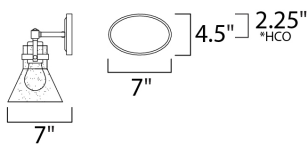

*height from center of outlet to the top of the fixture

MEASUREMENTS

DIMENSION : 33.25" W x 10" H x 7" Ext
 BACK PLATE : 7" W x 4.5" H x 2.25" HCO
 HANGING WEIGHT : 6.6 lb

LAMPING

INPUT VOLTAGE : 120V
 BULB : 4 x 6W LED E26 Medium , 24W Total
 BULB INCLUDED : (Included)
 DIMMABLE : Yes
 COLOR_TEMP : 2200K
 LIGHTING_DIRECTION : Down