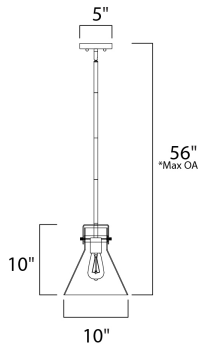

\*max overall height

**MEASUREMENTS**

- DIMENSION : 10" L x 10" W x 11.5" H
- MAX OAH : 56" OAH
- CANOPY : 5" W x 1" H x 5" L
- HANGING WEIGHT : 4.85 lb

**LAMPING**

- INPUT VOLTAGE : 120V
- BULB : 1 x 60W Incandescent E26 Medium , 60W Total
- BULB INCLUDED : (Not Included)
- DIMMABLE : Yes