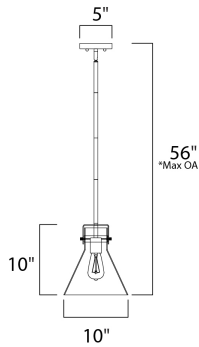

**MEASUREMENTS**

DIMENSION : 10" L x 10" W x 56" H  
 MAX OAH : 56" OAH  
 CANOPY : 5" W x 1" H x 5" L  
 HANGING WEIGHT : 4.84 lb

**LAMPING**

INPUT VOLTAGE : 120V  
 BULB : 1 x 60W Incandescent E26 Medium , 60W Total  
 BULB INCLUDED : (Included)  
 DIMMABLE : Yes  
 COLOR\_TEMP : 2200K