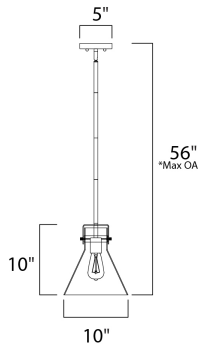

MEASUREMENTS

DIMENSION : 10" L x 10" W x 56" H
 MAX OAH : 56" OAH
 CANOPY : 5" W x 1" H x 5" L
 HANGING WEIGHT : 4.84 lb

LAMPING

INPUT VOLTAGE : 120V
 BULB : 1 x 60W Incandescent E26 Medium , 60W Total
 BULB INCLUDED : (Included)
 DIMMABLE : Yes
 COLOR_TEMP : 2200K