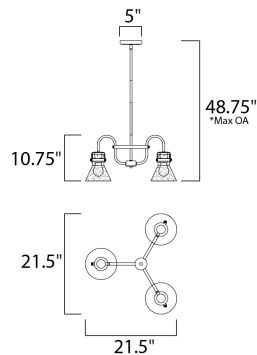

\*max overall height

**MEASUREMENTS**

DIMENSION : 23.75" L x 21.5" W x 10.75" H  
 MAX OAH : 48.75" OAH  
 HANGING WEIGHT : 7.7 lb  
 WIRE LENGTH : 120"

**LAMPING**

INPUT VOLTAGE : 120V  
 BULB : 3 x 6W LED E26 Medium , 18W Total  
 BULB INCLUDED : (Included)  
 DIMMABLE : Yes  
 COLOR\_TEMP : 2200K