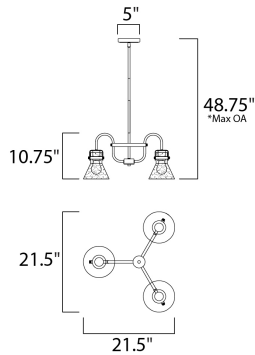

\*max overall height

**MEASUREMENTS**

- DIMENSION : 21.5" L x 21.5" W x 10.75" H
- MAX OAH : 48.75" OAH
- CANOPY : 5" W x 0.75" H x 5" L
- HANGING WEIGHT : 6.82 lb
- WIRE LENGTH : 120"

**LAMPING**

- INPUT VOLTAGE : 120V
- BULB : 3 x 60W Incandescent E26 Medium , 180W Total
- BULB INCLUDED : (Not Included)
- DIMMABLE : Yes