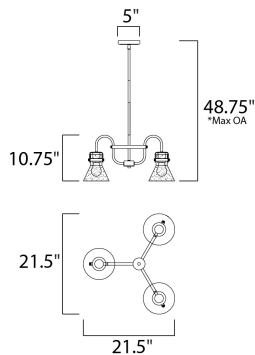

\*max overall height

**MEASUREMENTS**

DIMENSION : 23.75" L x 21.5" W x 10.75" H  
 MAX OAH : 48.75" OAH  
 HANGING WEIGHT : 7.7 lb  
 WIRE LENGTH : 120"

**LAMPING**

INPUT VOLTAGE : 120V  
 BULB : 3 x 6W LED E26 Medium , 18W Total  
 BULB INCLUDED : (Included)  
 DIMMABLE : Yes  
 COLOR\_TEMP : 2200K