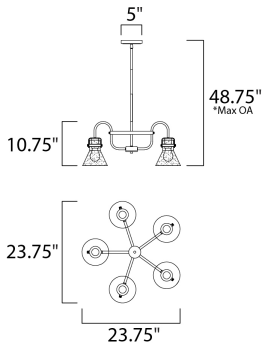

*max overall height

MEASUREMENTS

- DIMENSION : 23.75" L x 23.75" W x 10.75" H
- MAX OAH : 48.75" OAH
- CANOPY : 5" W x 0.75" H x 5" L
- HANGING WEIGHT : 10.34 lb
- WIRE LENGTH : 120"

LAMPING

- INPUT VOLTAGE : 120V
- BULB : 5 x 60W Incandescent E26 Medium , 300W Total
- BULB INCLUDED : (Not Included)
- DIMMABLE : Yes