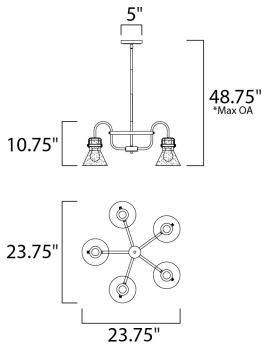

\*max overall height

**MEASUREMENTS**

DIMENSION : 23.75" L x 23.75" W x 10.75" H  
 MAX OAH : 48.75" OAH  
 CANOPY : 5" W x 0.75" H x 5" L  
 HANGING WEIGHT : 10.34 lb  
 WIRE LENGTH : 120"

**LAMPING**

INPUT VOLTAGE : 120V  
 BULB : 5 x 60W Incandescent E26 Medium , 300W Total  
 BULB INCLUDED : (Not Included)  
 DIMMABLE : Yes