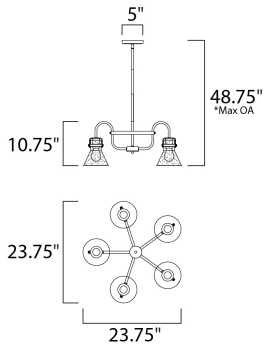

ADDITIONAL

SLOPE: 30
OPERATING TEMPERATURE:
-20°C (-4°F), 40°C (104°F)

MEASUREMENTS

- DIMENSION : 23.75" L x 23.75" W x 10.75" H
- MAX OAH : 48.75" OAH
- CANOPY : 5" W x 0.75" H x 5" L
- HANGING WEIGHT : 10.34 lb
- WIRE LENGTH : 120"