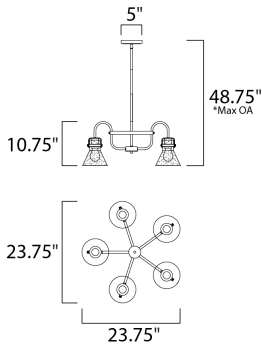

*max overall height

MEASUREMENTS

DIMENSION : 23.75" L x 23.75" W x 10.75" H
 MAX OAH : 48.75" OAH
 HANGING WEIGHT : 11 lb
 WIRE LENGTH : 120"

LAMPING

INPUT VOLTAGE : 120V
 BULB : 5 x 6W LED E26 Medium , 30W Total
 BULB INCLUDED : (Included)
 DIMMABLE : Y
 COLOR_TEMP : 2200K