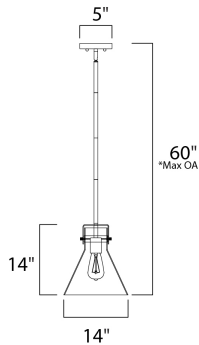

*max overall height

MEASUREMENTS

- DIMENSION : 14" L x 14" W x 15.75" H
- MAX OAH : 60" OAH
- CANOPY : 5" W x 1" H x 5" L
- HANGING WEIGHT : 6.84 lb

LAMPING

- INPUT VOLTAGE : 120V
- BULB : 1 x 60W Incandescent E26 Medium , 60W Total
- BULB INCLUDED : (Not Included)
- DIMMABLE : Yes