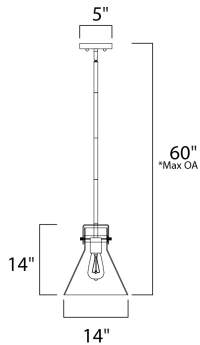

*max overall height

MEASUREMENTS

- DIMENSION : 14" L x 14" W x 15.75" H
- MAX OAH : 60" OAH
- CANOPY : 5" W x 1" H x 5" L
- HANGING WEIGHT : 6.84 lb

LAMPING

- INPUT VOLTAGE : 120V
- BULB : 1 x 60W Incandescent E26 Medium , 60W Total
- BULB INCLUDED : (Not Included)
- DIMMABLE : Yes