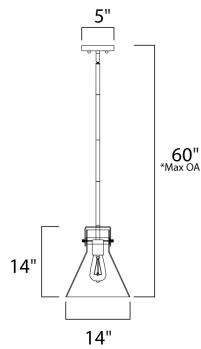

**MEASUREMENTS**

DIMENSION : 14" L x 14" W x 60" H  
 MAX OAH : 60" OAH  
 CANOPY : 5" W x 1" H x 5" L  
 HANGING WEIGHT : 7.94 lb

**LAMPING**

INPUT VOLTAGE : 120V  
 BULB : 1 x 6W LED E26 Medium , 6W Total  
 BULB INCLUDED : (Included)  
 DIMMABLE : Yes  
 COLOR\_TEMP : 2200K