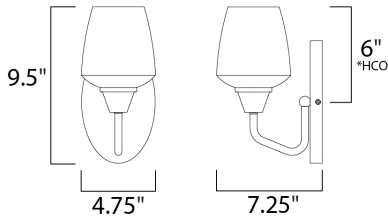

**MEASUREMENTS**

DIMENSION : 4.75" W x 9.5" H x 7.25" Ext  
 MAX OAH : x 4.33" W x 6.75" H  
 HANGING WEIGHT : 1.23 lb

**LAMPING**

INPUT VOLTAGE : 120V  
 BULB : 1 x 60W Incandescent E26 Medium , 60W Total  
 BULB INCLUDED : (Not Included)  
 DIMMABLE : Yes

\*height from center of outlet to the top of the fixture

**FINISHES OPTION**

-  Black / Satin Nickel (BKSN)
-  Bronze / Antique Brass (BZAB)

**GLASS**

Clear CL

**MATERIAL**

Steel, Glass

**RATINGS**