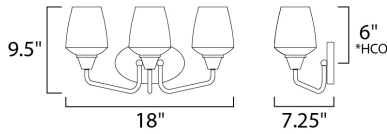

**MEASUREMENTS**

DIMENSION : 18" W x 9.5" H x 7.25" Ext  
 BACK PLATE : 6.75" W x 4.33" H x 6" HCO  
 HANGING WEIGHT : 3.48 lb

**LAMPING**

INPUT VOLTAGE : 120V  
 BULB : 3 x 60W Incandescent E26 Medium , 180W Total  
 BULB INCLUDED : (Not Included)  
 DIMMABLE : Yes