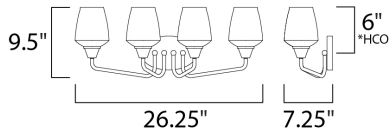

**MEASUREMENTS**

DIMENSION : 26.25" W x 9.5" H x 7.25" Ext  
 BACK PLATE : 4.33" W x 6.75" H x 6" HCO  
 HANGING WEIGHT : 3.7 lb

**LAMPING**

INPUT VOLTAGE : 120V  
 BULB : 4 x 60W Incandescent E26 Medium , 240W Total  
 BULB INCLUDED : (Not Included)  
 DIMMABLE : Yes