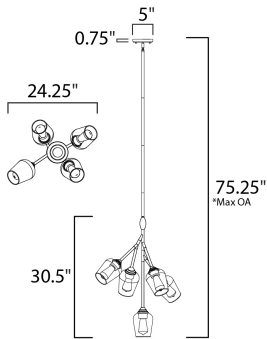

*max overall height

MEASUREMENTS

- DIMENSION : 24.25" L x 24.25" W x 30.5" H
- MAX OAH : 75.25" OAH
- CANOPY : 5" W x 0.75" H x 5" L
- HANGING WEIGHT : 6.16 lb

LAMPING

- INPUT VOLTAGE : 120V
- LUMENS : 1,000 Rated (750 Del.)
- BULB : 5 x 4W LED E26 T14 , 20W Total
- BULB INCLUDED : (Included)
- DIMMABLE : Yes
- COLOR_TEMP : 2200K