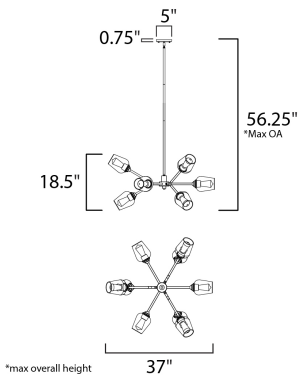

ADDITIONAL

ADJUSTABLE
SLOPE: 90
RATED LIFE 2500 Hours
OPERATING TEMPERATURE:
-20°C (-4°F), 40°C (104°F)

MEASUREMENTS

DIMENSION : 37" L x 37" W x 18.5" H
 MAX OAH : 56.25" OAH
 CANOPY : 5" W x 0.75" H x 5" L
 HANGING WEIGHT : 9.9 lb