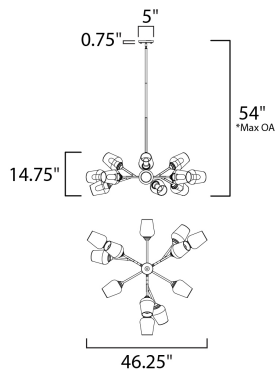

*max overall height

MEASUREMENTS

DIMENSION : 46.25" L x 46.25" W x 14.75" H
 MAX OAH : 54" OAH
 CANOPY : 5" W x 0.75" H x 5" L
 HANGING WEIGHT : 12.1 lb

LAMPING

INPUT VOLTAGE : 120V
 BULB : 12 x 4W LED E26 T14 , 48W Total
 BULB INCLUDED : (Included)
 DIMMABLE : Yes
 COLOR_TEMP : 2200K