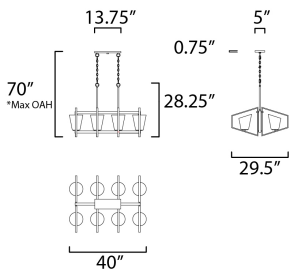

MEASUREMENTS

- DIMENSION : 40" L x 29.5" W x 28.25" H
- MAX OAH : 70" OAH
- CANOPY : 5" W x 0.75" H x 13.75" L
- HANGING WEIGHT : 40.15 lb

LAMPING

- INPUT VOLTAGE : 120V
- BULB : 8 x 60W Incandescent E26 Medium , 480W Total
- BULB INCLUDED : (Not Included)
- DIMMABLE : Yes

*max overall height

FINISHES OPTION

Gold / Black (GLDBKC)

GLASS

Satin White SW

MATERIAL

Steel, Glass

RATINGS