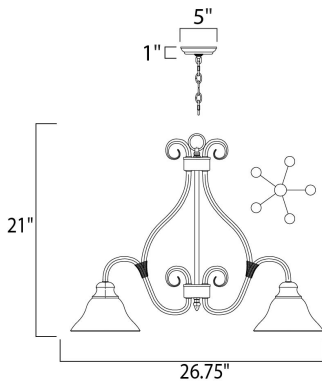

PRODUCT DESCRIPTION

Simple, elegant designs offered in a variety of our most popular finishes. Choose from Acorn, Country Stone, Pewter and Kentucky Bronze. Glass options are Marble and Wilshire.

MEASUREMENTS

DIMENSION : 26.75" L x 26.75" W x 21" H
CANOPY : 5" W x 1" H x 5" L
HANGING WEIGHT : 13 lb

LAMPING

INPUT VOLTAGE : 120V
BULB : 5 x 60W Incandescent E26 Medium , 300W Total
BULB INCLUDED : (Not Included)
DIMMABLE : Yes

FINISHES OPTION

Kentucky Bronze (KB)

GLASS

Marble MR

MATERIAL

Steel

RATINGS

cULus
Dry Location

ADDITIONAL

ADJUSTABLE
OPERATING TEMPERATURE:
-20°C (-4°F), 40°C (104°F)

Always consult a qualified electrician before installing any lighting product.