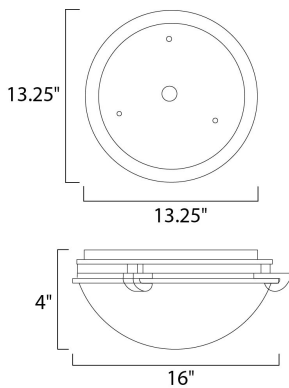

MEASUREMENTS

DIMENSION : 16" L x 16" W x 4" H
 MAX OAH : 13.25" W x 13.25" H
 HANGING WEIGHT : 4.96 lb

LAMPING

INPUT VOLTAGE : 120V
 BULB : 3 x 60W Incandescent E26 Medium , 180W Total
 BULB INCLUDED : (Not Included)
 DIMMABLE : Yes