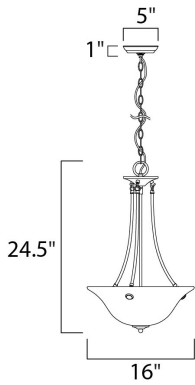

ADDITIONAL

OPERATING TEMPERATURE:
-20°C (-4°F), 40°C (104°F)

MEASUREMENTS

DIMENSION : 16" L x 16" W x 24.5" H
HANGING WEIGHT : 6.17 lb

LAMPING

INPUT VOLTAGE : 120V
BULB : 3 x 60W Incandescent E26 Medium , 180W Total
BULB INCLUDED : (Not Included)
DIMMABLE : Yes