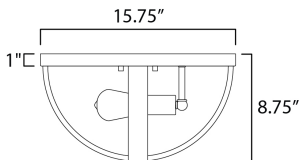

MEASUREMENTS

DIMENSION : 15.75" L x 15.75" W x 8.75" H
 CANOPY : 15.75" W x 1" H x 15.75" L
 HANGING WEIGHT : 6.16 lb

LAMPING

INPUT VOLTAGE : 120V
 BULB : 2 x 60W Incandescent E26 Medium , 120W Total
 BULB INCLUDED : (Not Included)
 DIMMABLE : Yes