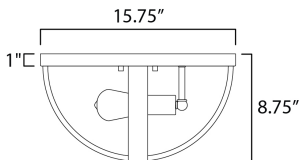

**MEASUREMENTS**

DIMENSION : 15.75" L x 15.75" W x 8.75" H  
 CANOPY : 15.75" W x 1" H x 15.75" L  
 HANGING WEIGHT : 6.16 lb

**LAMPING**

INPUT VOLTAGE : 120V  
 BULB : 2 x 60W Incandescent E26 Medium , 120W Total  
 BULB INCLUDED : (Not Included)  
 DIMMABLE : Yes