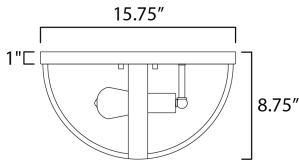

**MEASUREMENTS**

DIMENSION : 15.75" L x 15.75" W x 8.75" H  
 CANOPY : 15.75" W x 1" H x 15.75" L  
 HANGING WEIGHT : 6.16 lb

**LAMPING**

INPUT VOLTAGE : 120V  
 BULB : 2 x 60W Incandescent E26 Medium , 120W Total  
 BULB INCLUDED : (Not Included)  
 DIMMABLE : Yes