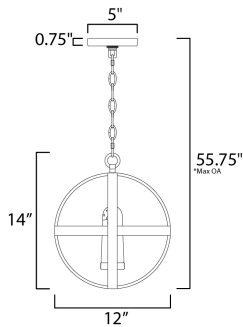

*max overall height

MEASUREMENTS

- DIMENSION : 12" L x 12" W x 14" H
- MAX OAH : 55.75" OAH
- CANOPY : 5" W x 0.75" H x 5" L
- HANGING WEIGHT : 6.16 lb

LAMPING

- INPUT VOLTAGE : 120V
- BULB : 1 x 40W Incandescent E12 Candelabra , 40W Total
- BULB INCLUDED : (Included)
- DIMMABLE : Yes