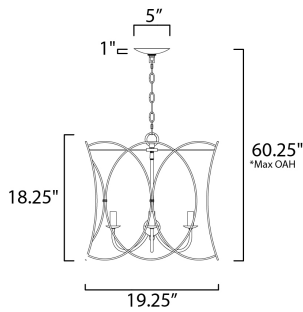

\*max overall height

**MEASUREMENTS**

- DIMENSION : 19.25" L x 19.25" W x 18.25" H
- MAX OAH : 60.25" OAH
- CANOPY : 5" W x 1" H x 5" L
- HANGING WEIGHT : 9.46 lb

**LAMPING**

- INPUT VOLTAGE : 120V
- BULB : 4 x 60W Incandescent E12 Candelabra , 240W Total
- BULB INCLUDED : (Not Included)
- DIMMABLE : Yes

**FINISHES OPTION**

-  Weathered White (WWT)

**MATERIAL**

Steel

**RATINGS**

ETLDry Location

**ADDITIONAL**

SLOPE: 90  
 OPERATING TEMPERATURE:  
 -20°C (-4°F), 40°C (104°F)