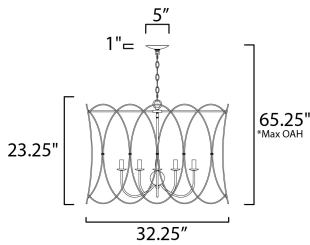

*max overall height

MEASUREMENTS

- DIMENSION : 32.25" L x 32.25" W x 23.25" H
- MAX OAH : 65.25" OAH
- CANOPY : 5" W x 1" H x 5" L
- HANGING WEIGHT : 19.58 lb

LAMPING

- INPUT VOLTAGE : 120V
- BULB : 5 x 60W Incandescent E12 Candelabra , 300W Total
- BULB INCLUDED : (Not Included)
- DIMMABLE : Yes

FINISHES OPTION

-  Weathered White (WWT)

MATERIAL

Steel

RATINGS

ETLDry Location

ADDITIONAL

SLOPE: 90
 OPERATING TEMPERATURE:
 -20°C (-4°F), 40°C (104°F)