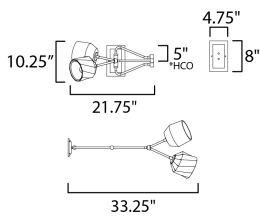

LAMPING

INPUT VOLTAGE : 120V
LUMENS : 1,200 Rated (800 Del.)
BULB : 2 x 8W LED E26 Medium , 16W Total
BULB INCLUDED : (Included)
DIMMABLE : Y
CRI : 90 CRI
COLOR_TEMP : 3000K