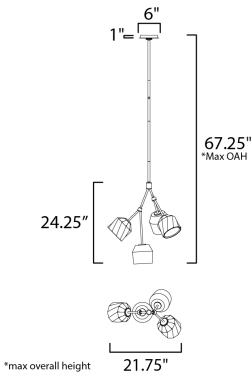

**MEASUREMENTS**

DIMENSION : 14.5" L x 21.75" W x 24.25" H  
 MAX OAH : 67.25" OAH  
 CANOPY : 6" W x 1" H x 6" L  
 HANGING WEIGHT : 7.94 lb

**LAMPING**

INPUT VOLTAGE : 120V  
 LUMENS : 2,400 Rated (1,650 Del.)  
 BULB : 4 x 8W LED E26 Medium , 32W Total  
 BULB INCLUDED : (Included)  
 DIMMABLE : Y  
 CRI : 90 CRI  
 COLOR\_TEMP : 3000K