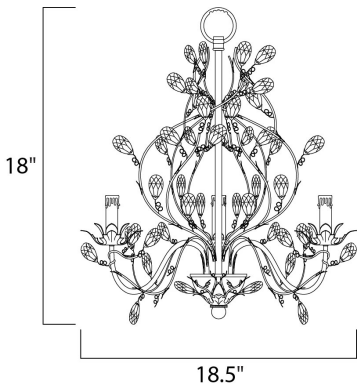

**MEASUREMENTS**

DIMENSION : 18.5" L x 18.5" W x 18" H  
 MAX OAH : 56" OAH  
 CANOPY : 5" W x 1" H x 5" L  
 HANGING WEIGHT : 7.7 lb

**LAMPING**

INPUT VOLTAGE : 120V  
 BULB : 3 x 60W Incandescent E12 Candelabra , 180W Total  
 BULB INCLUDED : (Not Included)  
 DIMMABLE : Yes

**FINISHES OPTION**

- Etruscan Gold (EG)
- Oil Rubbed Bronze (OI)

**MATERIAL**

Steel

**RATINGS**

cULus  
 Location

**ADDITIONAL**

OPERATING TEMPERATURE:  
 -20°C (-4°F), 40°C (104°F)