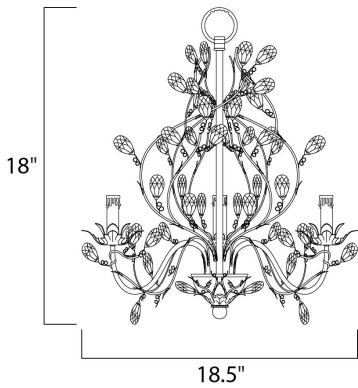

MEASUREMENTS

DIMENSION : 18.5" L x 18.5" W x 18" H
 MAX OAH : 56" OAH
 CANOPY : 5" W x 1" H x 5" L
 HANGING WEIGHT : 7.7 lb

LAMPING

INPUT VOLTAGE : 120V
 BULB : 3 x 60W Incandescent E12 Candelabra , 180W Total
 BULB INCLUDED : (Not Included)
 DIMMABLE : Yes

FINISHES OPTION

- Etruscan Gold (EG)
- Oil Rubbed Bronze (OI)

MATERIAL

Steel

RATINGS

cULus
 Location

ADDITIONAL

OPERATING TEMPERATURE:
 -20°C (-4°F), 40°C (104°F)