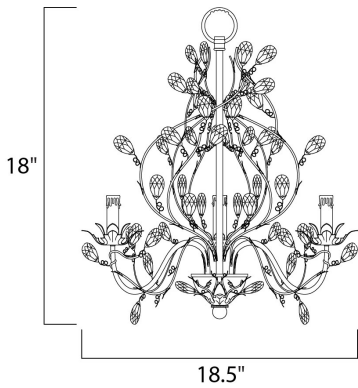

MEASUREMENTS

- DIMENSION : 18.5" L x 18.5" W x 18" H
- MAX OAH : 56" OAH
- CANOPY : 5" W x 1" H x 5" L
- HANGING WEIGHT : 7.7 lb

LAMPING

- INPUT VOLTAGE : 120V
- BULB : 3 x 60W Incandescent E12 Candelabra , 180W Total
- BULB INCLUDED : (Not Included)
- DIMMABLE : Yes

FINISHES OPTION

- Etruscan Gold (EG)
- Oil Rubbed Bronze (OI)

MATERIAL

Steel

RATINGS

cULus
Location

ADDITIONAL

OPERATING TEMPERATURE:
-20°C (-4°F), 40°C (104°F)