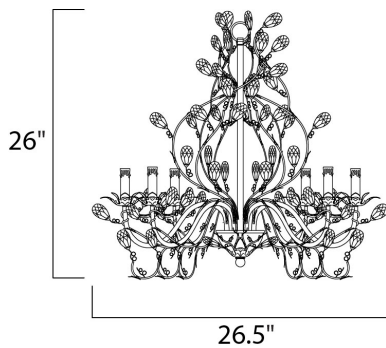

MEASUREMENTS

DIMENSION : 26.5" L x 26.5" W x 28.5" H
 MAX OAH : 65" OAH
 HANGING WEIGHT : 15.84 lb

LAMPING

INPUT VOLTAGE : 120V
 BULB : 6 x 60W Incandescent E12 Candelabra , 360W Total
 BULB INCLUDED : (Not Included)
 DIMMABLE :

FINISHES OPTION

- Etruscan Gold (EG)
- Oil Rubbed Bronze (OI)

MATERIAL

Steel

RATINGS

cULus
 Dry Location

ADDITIONAL

OPERATING TEMPERATURE:
 -20°C (-4°F), 40°C (104°F)