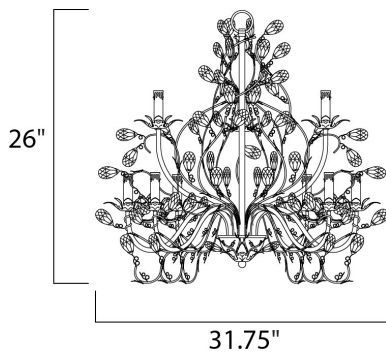

MEASUREMENTS

DIMENSION : 29" L x 29" W x 26" H
 MAX OAH : 100" OAH
 HANGING WEIGHT : 19.1 lb

LAMPING

INPUT VOLTAGE : 120V
 BULB : 9 x 60W Incandescent E12 Candelabra , 540W Total
 BULB INCLUDED : (Not Included)
 DIMMABLE : Yes

FINISHES OPTION

-  Etruscan Gold (EG)
-  Oil Rubbed Bronze (OI)

MATERIAL

Steel

RATINGS

cULus
 Dry Location

ADDITIONAL

OPERATING TEMPERATURE:
 -20°C (-4°F), 40°C (104°F)