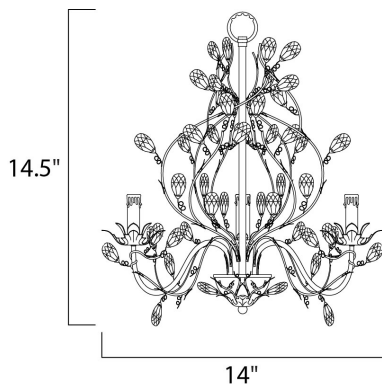

**MEASUREMENTS**

DIMENSION : 14" L x 14" W x 14.5" H  
 MAX OAH : 52" OAH  
 HANGING WEIGHT : 4.3 lb

**LAMPING**

INPUT VOLTAGE : 120V  
 BULB : 3 x 60W Incandescent E12 Candelabra , 180W Total  
 BULB INCLUDED : (Not Included)  
 DIMMABLE : Yes