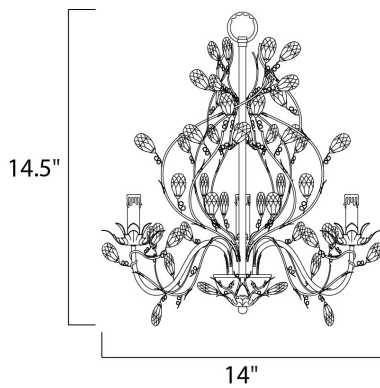

MEASUREMENTS

DIMENSION : 14" L x 14" W x 14.5" H
 MAX OAH : 52" OAH
 HANGING WEIGHT : 4.3 lb

LAMPING

INPUT VOLTAGE : 120V
 BULB : 3 x 60W Incandescent E12 Candelabra , 180W Total
 BULB INCLUDED : (Not Included)
 DIMMABLE : Yes