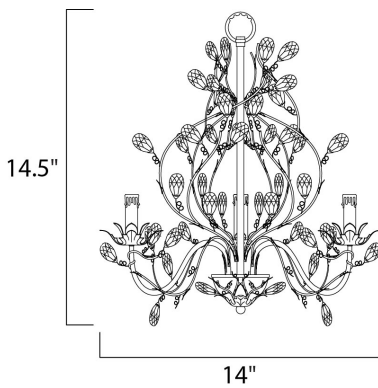

**MEASUREMENTS**

DIMENSION : 14" L x 14" W x 14.5" H  
 MAX OAH : 52" OAH  
 HANGING WEIGHT : 4.3 lb

**LAMPING**

INPUT VOLTAGE : 120V  
 BULB : 3 x 60W Incandescent E12 Candelabra , 180W Total  
 BULB INCLUDED : (Not Included)  
 DIMMABLE : Yes