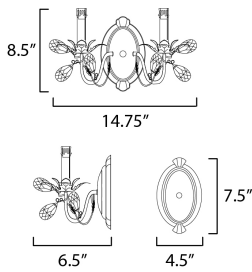

**MEASUREMENTS**

DIMENSION : 12" W x 9.5" H x 6.5" Ext  
 MAX OAH : 4.5" W x 7.5" H  
 HANGING WEIGHT : 1.81 lb

**LAMPING**

INPUT VOLTAGE : 120V  
 BULB : 2 x 60W Incandescent E12 Candelabra , 120W Total  
 BULB INCLUDED : (Not Included)  
 DIMMABLE : Yes  
 LIGHTING\_DIRECTION : Up