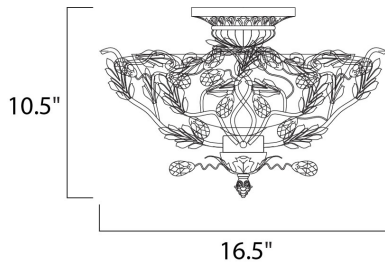

MEASUREMENTS

DIMENSION : 16.5" L x 16.5" W x 10.5" H
 HANGING WEIGHT : 7.96 lb

LAMPING

INPUT VOLTAGE : 120V
 BULB : 3 x 60W Incandescent E26 Medium , 180W Total
 BULB INCLUDED : (Not Included)
 DIMMABLE : Yes