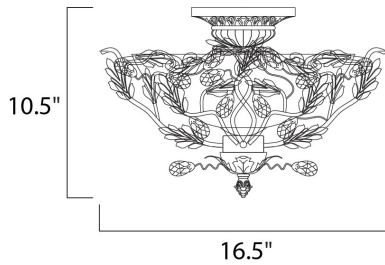

MEASUREMENTS

DIMENSION : 16.5" L x 16.5" W x 10.5" H
 HANGING WEIGHT : 7.96 lb

LAMPING

INPUT VOLTAGE : 120V
 BULB : 3 x 60W Incandescent E26 Medium , 180W Total
 BULB INCLUDED : (Not Included)
 DIMMABLE : Yes