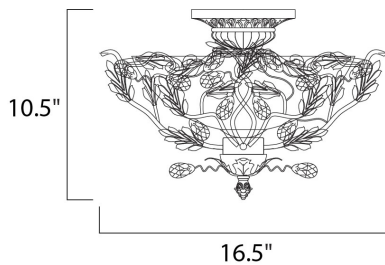

**MEASUREMENTS**

DIMENSION : 16.5" L x 16.5" W x 10.5" H  
 HANGING WEIGHT : 7.96 lb

**LAMPING**

INPUT VOLTAGE : 120V  
 BULB : 3 x 60W Incandescent E26 Medium , 180W Total  
 BULB INCLUDED : (Not Included)  
 DIMMABLE : Yes