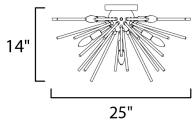

ADDITIONAL

OPERATING TEMPERATURE:
-20°C (-4°F), 40°C (104°F)

MEASUREMENTS

DIMENSION : 25" L x 25" W x 14" H
CANOPY : 6" W x 0.75" H x 6" L
HANGING WEIGHT : 6.6 lb

LAMPING

INPUT VOLTAGE : 120V
BULB : 8 x 60W Incandescent E12 Candelabra , 360W Total
BULB INCLUDED : (Not Included)
DIMMABLE : Y