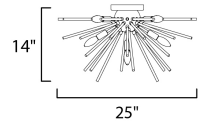

**MEASUREMENTS**

DIMENSION : 25" L x 25" W x 14" H  
 CANOPY : 6" W x 0.75" H x 6" L  
 HANGING WEIGHT : 6.6 lb

**LAMPING**

INPUT VOLTAGE : 120V  
 BULB : 8 x 60W Incandescent E12 Candelabra , 360W Total  
 BULB INCLUDED : (Not Included)  
 DIMMABLE :